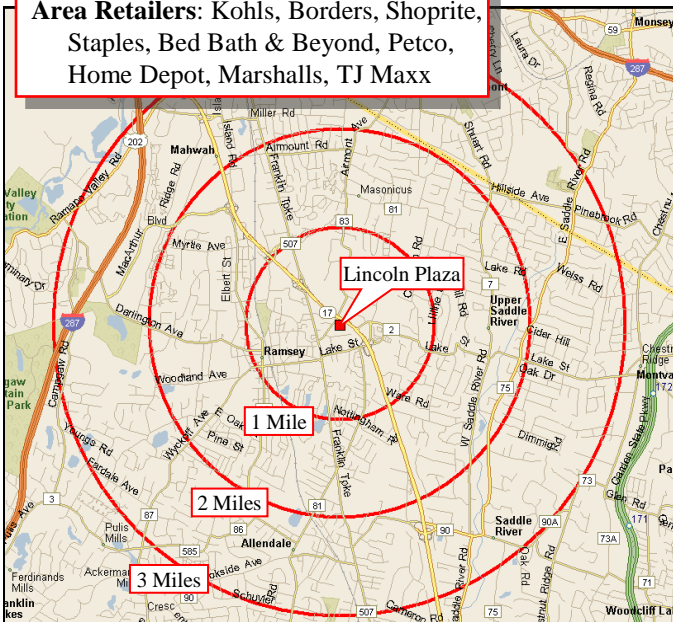

Great Bergen County Location

Lincoln Plaza, 875 Route 17 & Airmount Ave, Ramsey, NJ

Available:

- 3,000 sf - End-cap - Great Visibility
- 1,500 sf - Retail Space
- 3,000 sf - Fitness/Office (2nd level)

Great Route 17 Location

High Traffic Count

Tremendous Demographics

Direct Neighborhood Access

Affluent Bergen County Community

Area Retailers: Kohls, Borders, Shoprite, Staples, Bed Bath & Beyond, Petco, Home Depot, Marshalls, TJ Maxx

Demographics	1 Mile	2 Miles	3 Miles
Population	7,898	28,041	58,573
Households	3,085	10,413	21,561
Owner Occ %	82%	86%	87%
Avg Income	\$134,433	\$151,840	\$145,154

Crossroads Companies

Contact: Ken Fioretti
 20 Ridge Rd, Suite 210
 Mahwah, NJ 07430
 Tel: 201-252-2890 Ext 204
 CrossComm@optonline.net
 www.crossroads-companies.com